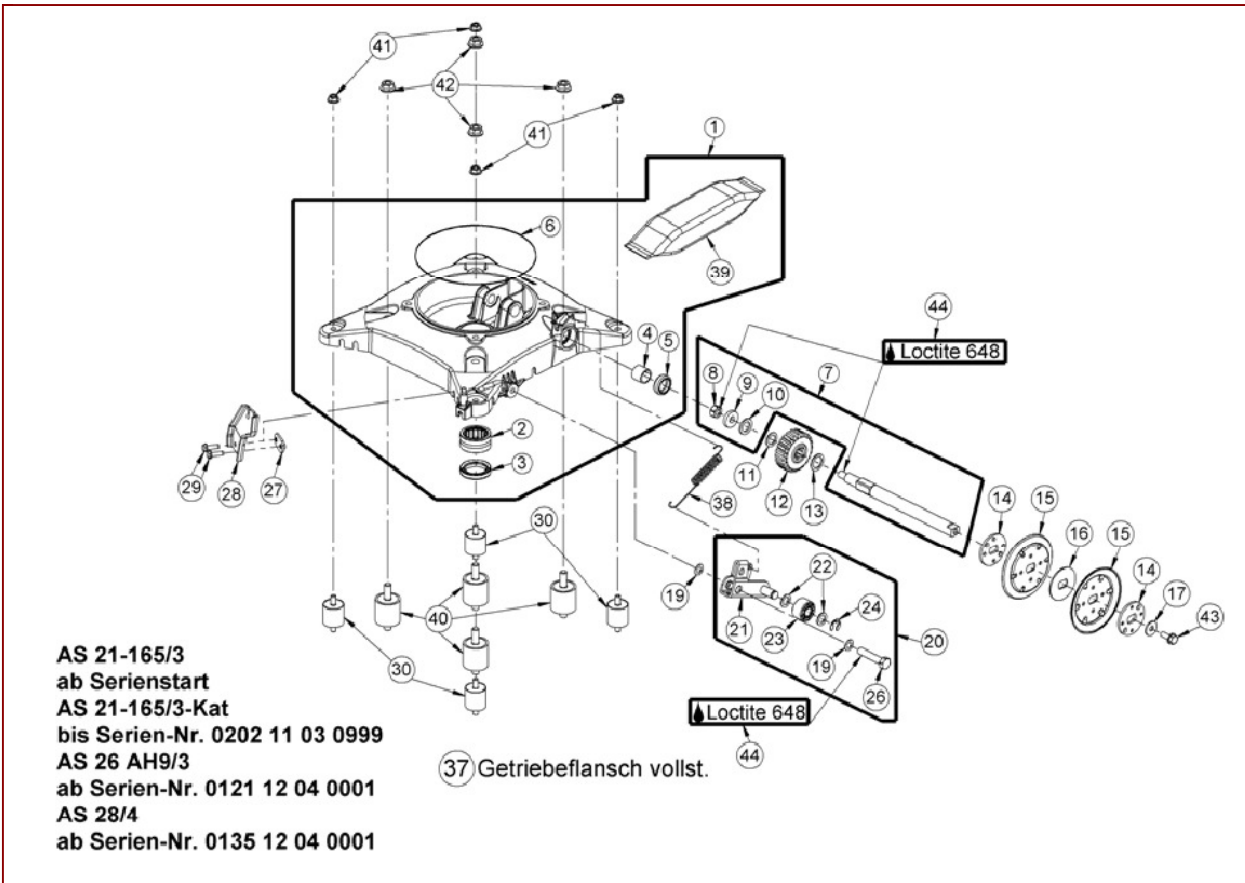

AS 28/4 ab FNr. 013512040001 – ET-Dokumentation – Getriebeflansch vollst.

AS 28/4 ab FNr. 013512040001 – ET-Dokumentation – Getriebeflansch vollst.

Pos	Art-Nr.	E-Nr.	Menge	Beschreibung	Modell	Info
1	G00180114	E07079	1	Getriebeflansch+E03114+E04717		
2	G07829002	E03105	1	Nadellager		
3	G00037007	E03107	1	Wellendichtring		
4	G00028020	E06075	1	DU-Buchse		
5	G00037008	E03109	1	Wellendichtring		
6	G00006050	E03114	1	Rundschnurring		
7	G00180025	E06171	1	Schneckenradwelle m. Mutter		
8	G07906001	E06261	1	6kt- Mutter selbstsichernd (6 Stk.)		
9	G07902003	E06337	1	Scheibe (3 Stk.)		
10	G07816005	E01985	1	Scheibe (10 Stk.)		
11	G07847010	E03113	1	Passscheibe (10 Stk.)		
12	G00330006	E03111	1	Schneckenrad		
13	G07847009	E03112	1	Passscheibe (10 Stk.)		
14	G00010065	E04663	2	Scheibe (3 Stk.)		
15	G00130012	E04713	2	Riemenscheibenhäfte		
16	G00010073	E04823	1	Ausgleichscheibe (2 Stk.)		
17	G07880004	E03914	1	Scheibe (20 Stk.)		
19	G07847036	E05984	2	Passscheibe (10 Stk.)		
20	G00180015	E05732	1	Riemenspanner m.6-kt.Schraube		
21	G00330021	E04789	1	Spannhebel vollst.		
22	G07847011	E03134	2	Passscheibe (10 Stk.)		
23	G00330015	E03135	1	Spannrolle vollst.		
24	G07864002	E03136	1	Sicherungsscheibe (20 Stk.)		
26	G07837016	E03901	1	6kt- Schraube (5 Stk.)		
27	G00130018	E05827	1	BEFESTIGUNGSLASCHE		
28	G00130040	E06026	1	Gegenhalter		
29	G07890005	E04986	2	Gew. furch. Schr., Flanschkopf (3 Stk.)		
30	G00008046	E03131	4	Gummielement		
37	G00180064	E06599	1	Getriebeflansch+E03114+E04717		
38	G00002063	E10616	1	Zugfeder		
39	G00041001	E04717	1	Getriebefliessfett (300 ml)		
40	G00008146	E11775	4	Gummielement		
41	G00007041	E05975	4	Sperrzahnmutter (3 Stk.)		
42	G00007042	E06037	4	Sperrzahnmutter (3 Stk.)		
43	G07913004	E10189	1	6kt- Schraube mit Flansch		
44	G00041013	E06078	1	LOCTITE 648 (50 ml)